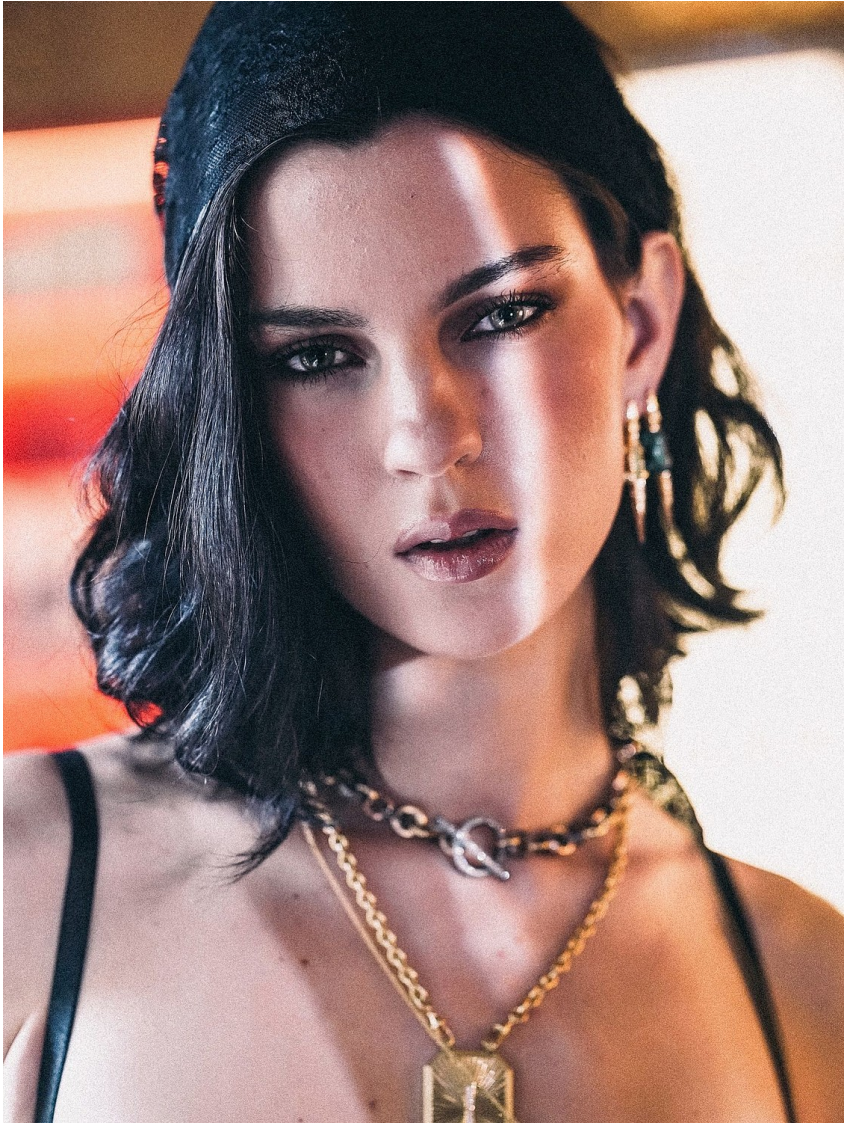

ALEXIA T

Height: 172cm / 5' 7½" Bust: 81cm / 32" Waist: 60cm / 23½" Hips: 89cm / 35" Shoes: 37 EU / 6 US / 4 UK Hair: Dark brown Eyes: Green

ALEXIA T

Height: 172cm / 5' 7½" Bust: 81cm / 32" Waist: 60cm / 23½" Hips: 89cm / 35" Shoes: 37 EU / 6 US / 4 UK Hair: Dark brown Eyes: Green