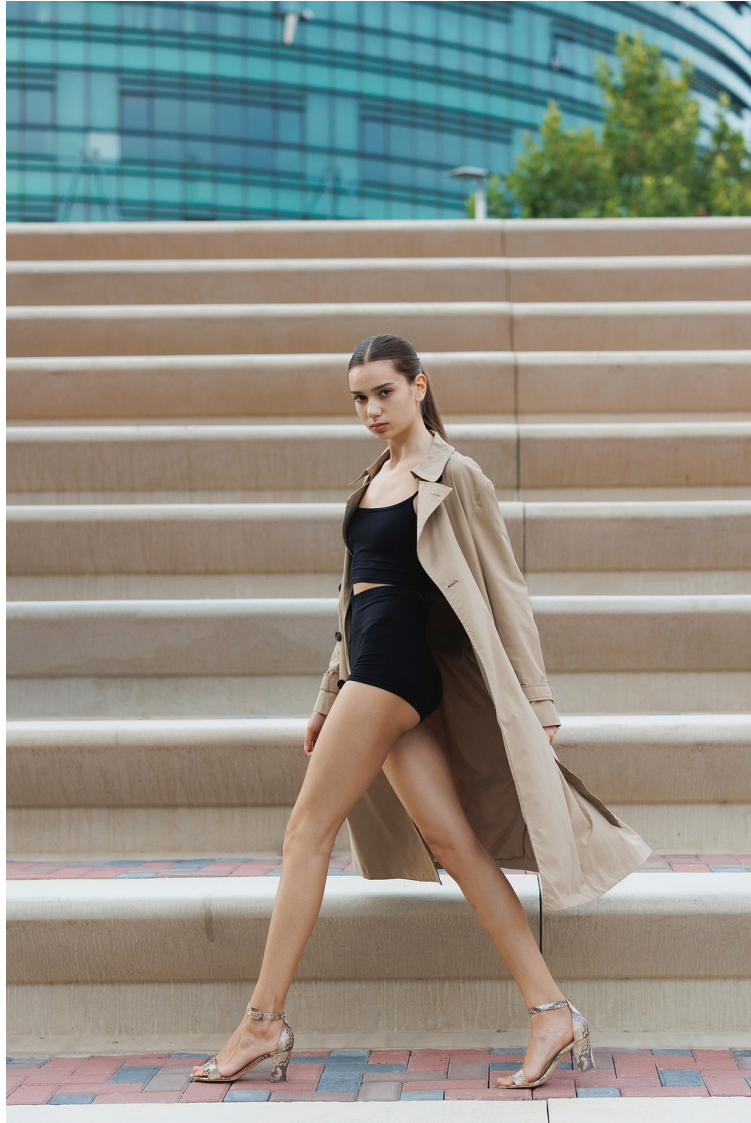

SOFIA N

Height: 179cm / 5' 10½"   Bust: 81cm / 32"   Waist: 59.5cm / 23½"   Hips: 89.5cm / 35"   Shoes: 39 EU / 8 US / 6 UK   Hair: Light brown   Eyes: Brown