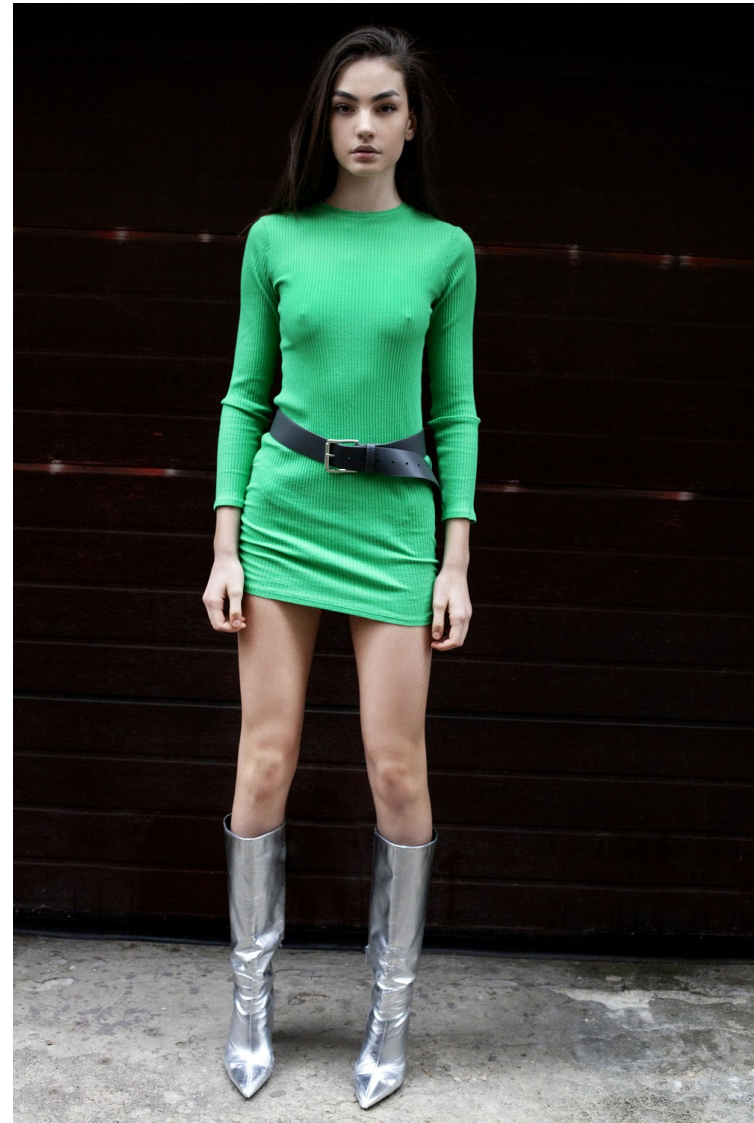

MRA

ERIKA

Height: 180.5cm / 5' 11" Bust: 85cm / 33½" Waist: 62cm / 24½" Hips: 90cm / 35½" Shoes: 39.5 EU / 8½ US / 6½ UK Hair: Brown Eyes: Hazel

MRA

ERIKA

Height: 180.5cm / 5' 11" Bust: 85cm / 33½" Waist: 62cm / 24½" Hips: 90cm / 35½" Shoes: 39.5 EU / 8½ US / 6½ UK Hair: Brown Eyes: Hazel