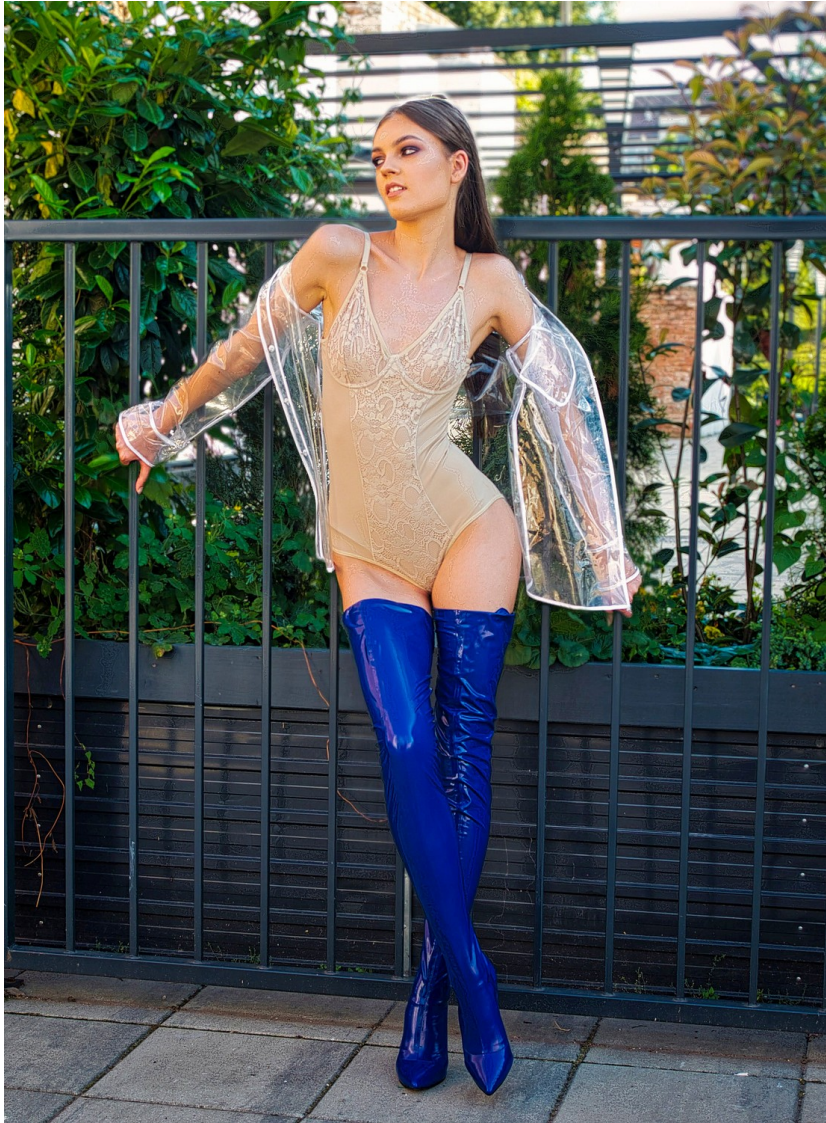

IOANA C

Height: 175cm / 5' 9"   Bust: 80cm / 31½"   Waist: 58cm / 23"   Hips: 89cm / 35"   Shoes: 38 EU / 7 US / 5 UK   Hair: Light brown   Eyes: Hazel