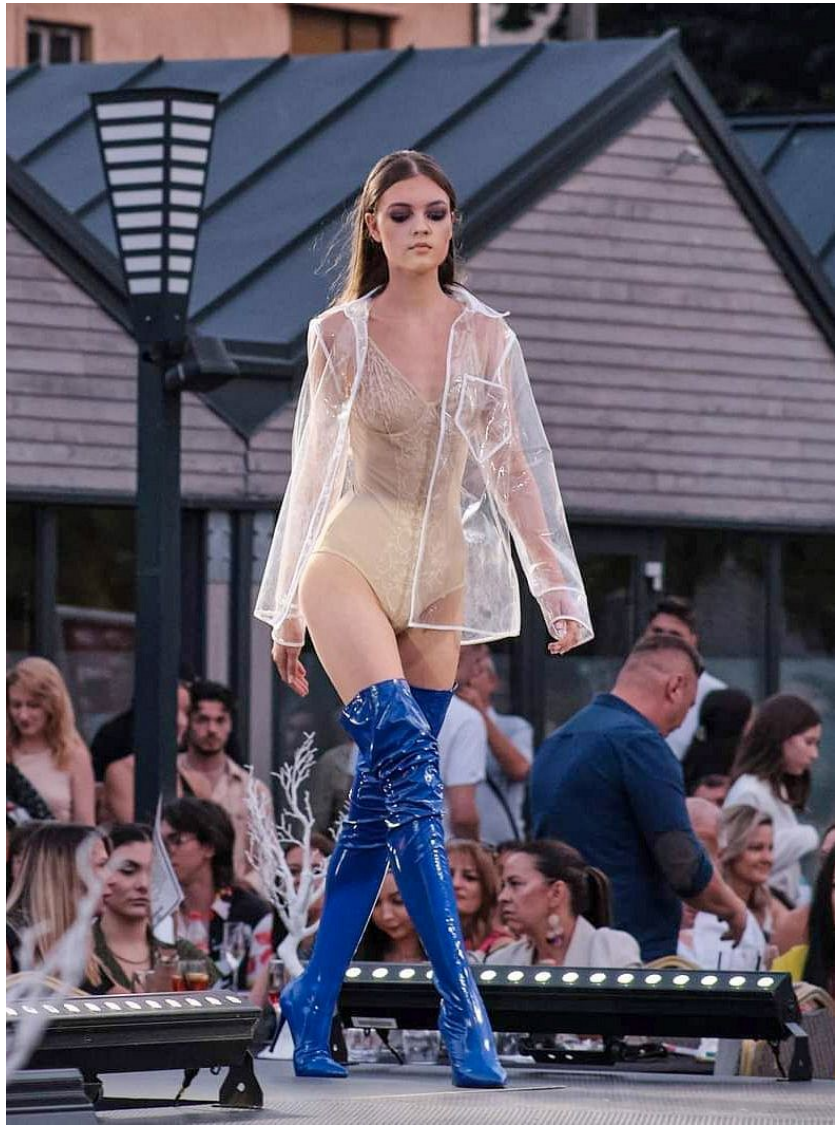

IOANA C

Height: 175cm / 5' 9"   Bust: 80cm / 31½"   Waist: 58cm / 23"   Hips: 89cm / 35"   Shoes: 38 EU / 7 US / 5 UK   Hair: Light brown   Eyes: Hazel