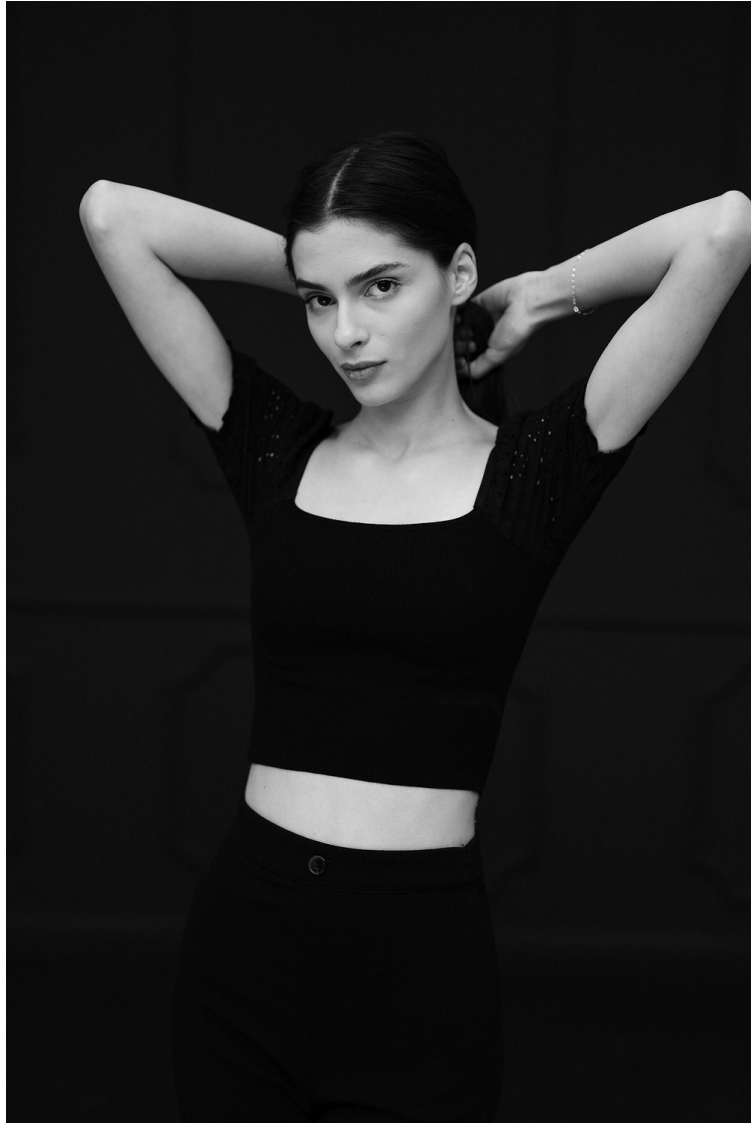

## MADALINA N

Height: 178cm / 5' 10"   Bust: 81cm / 32"   Waist: 58cm / 23"   Hips: 87.5cm / 34½"   Shoes: 39 EU / 8 US / 6 UK   Hair: Light brown   Eyes: Hazel

**MADALINA N**

Height: 178cm / 5' 10"   Bust: 81cm / 32"   Waist: 58cm / 23"   Hips: 87.5cm / 34½"   Shoes: 39 EU / 8 US / 6 UK   Hair: Light brown   Eyes: Hazel

**MADALINA N**

Height: 178cm / 5' 10"   Bust: 81cm / 32"   Waist: 58cm / 23"   Hips: 87.5cm / 34½"   Shoes: 39 EU / 8 US / 6 UK   Hair: Light brown   Eyes: Hazel

**MADALINA N**

Height: 178cm / 5' 10"   Bust: 81cm / 32"   Waist: 58cm / 23"   Hips: 87.5cm / 34½"   Shoes: 39 EU / 8 US / 6 UK   Hair: Light brown   Eyes: Hazel