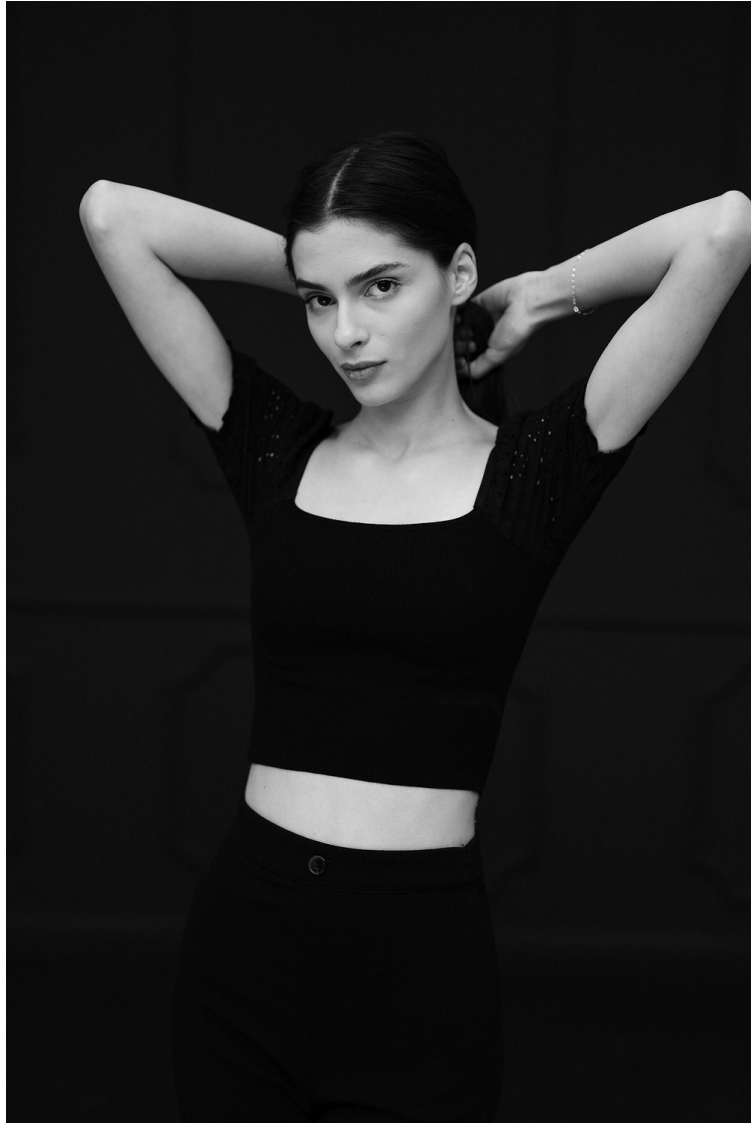

MADALINA N

Height: 178cm / 5' 10" Bust: 81cm / 32" Waist: 58cm / 23" Hips: 87.5cm / 34½" Shoes: 39 EU / 8 US / 6 UK Hair: Light brown Eyes: Hazel

MADALINA N

Height: 178cm / 5' 10" Bust: 81cm / 32" Waist: 58cm / 23" Hips: 87.5cm / 34½" Shoes: 39 EU / 8 US / 6 UK Hair: Light brown Eyes: Hazel