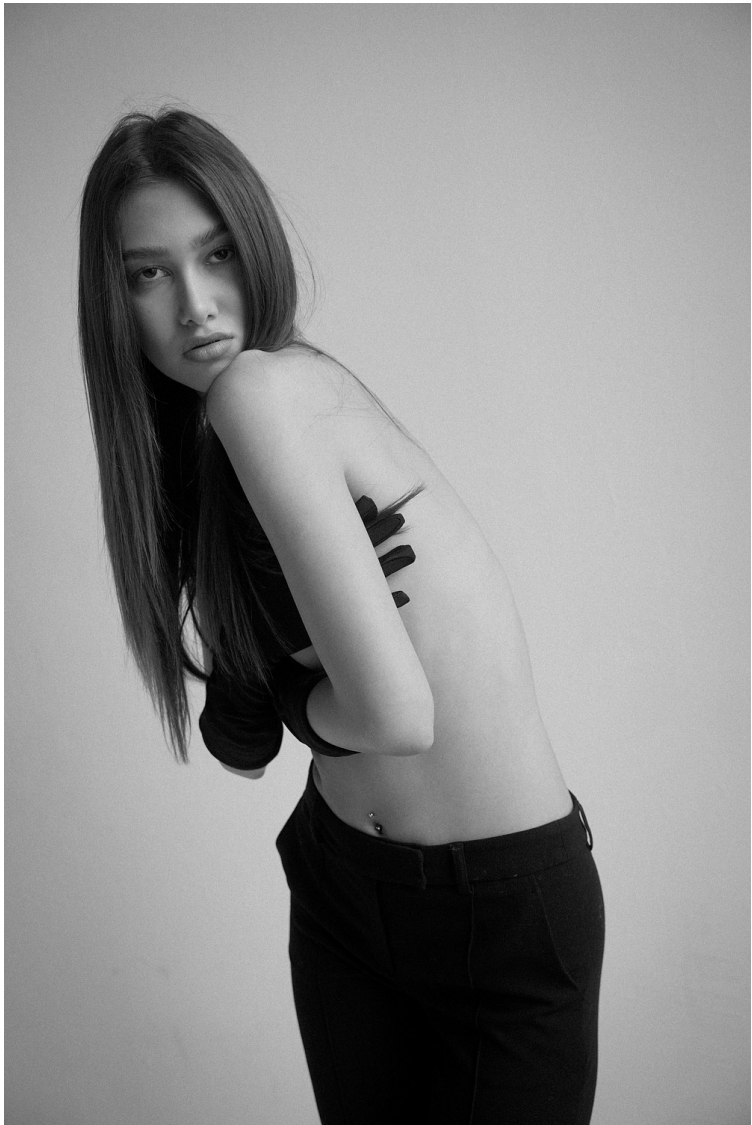

MARIA M

Height: 175cm / 5' 9" Bust: 81cm / 32" Waist: 59cm / 23" Hips: 88.5cm / 35" Shoes: 38.5 EU / 7½ US / 5½ UK Hair: Light brown Eyes: Hazel

MARIA M

Height: 175cm / 5' 9" Bust: 81cm / 32" Waist: 59cm / 23" Hips: 88.5cm / 35" Shoes: 38.5 EU / 7½ US / 5½ UK Hair: Light brown Eyes: Hazel