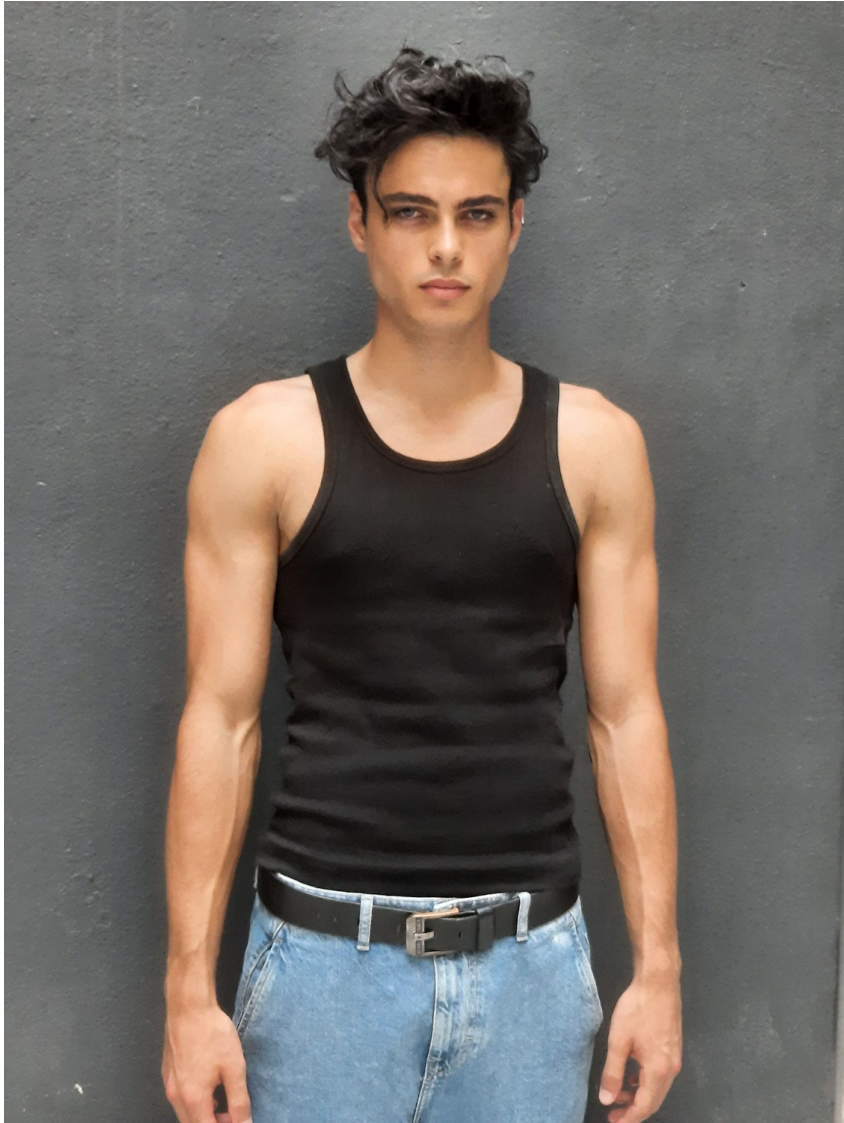

ANESTIS

Height: 189cm / 6' 2½" Chest: 97cm / 38" Waist: 77cm / 30½" Hips: 95cm / 37½" Shoes: 45.5 EU / 11½ US / 11 UK Hair: Dark brown Eyes: Blue