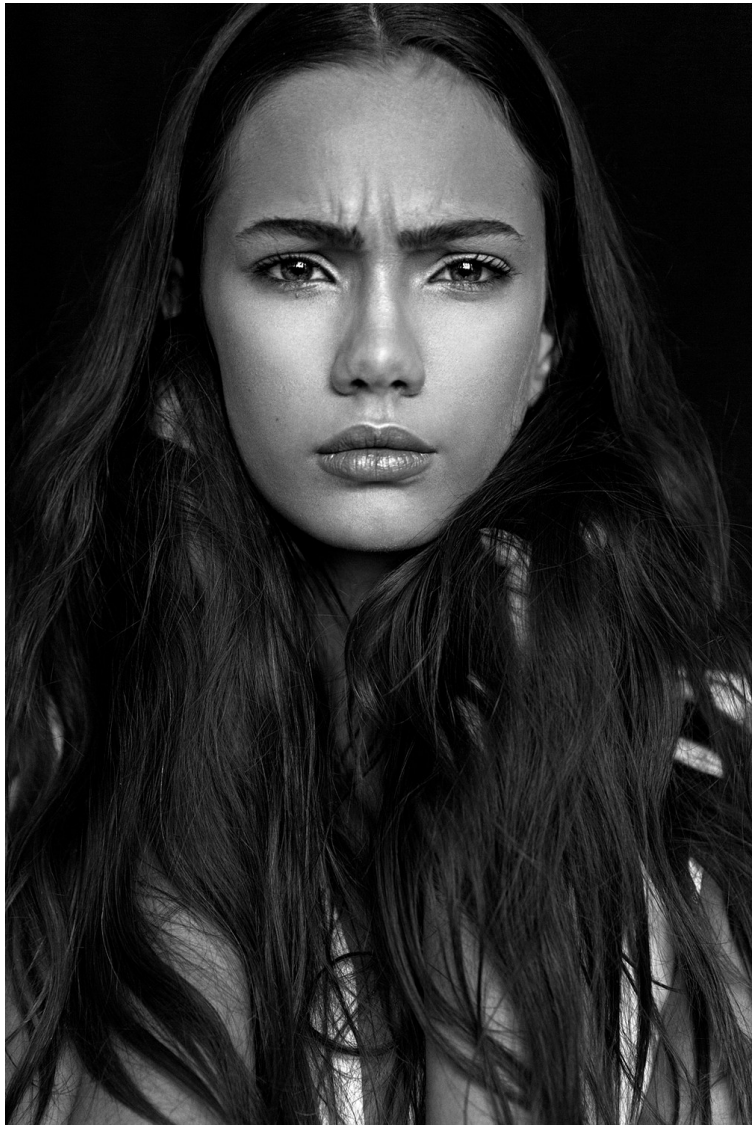

ANA B

Height: 177cm / 5' 9½"   Bust: 83cm / 32½"   Waist: 60cm / 23½"   Hips: 91cm / 36"   Shoes: 38 EU / 7 US / 5 UK   Hair: Light brown   Eyes: Brown